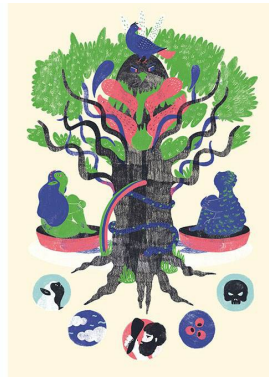

Traditions, Superstitions and Folklore in the Woods!

Date:

	Pupil	Teacher
My writing is correctly punctuated throughout.		
I have used prepositions (before, during, in, because of).		
I have used paragraphs as a way to organise my writing.		
I have used some descriptive language.